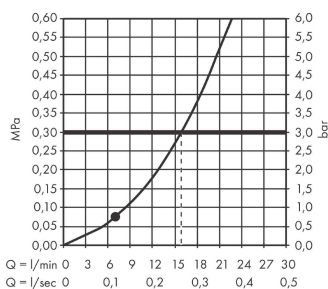

Croma E

Hand shower 110 1jet

Finish: **Matt Black** Article Number: **26814670**

Description

product features

- shower head size: 110 mm
- spray type: Rain
- spray disc surface: easy cleanable plastic spray disc, white
- maximum flow rate at 3 bar: 16 l/min
- minimum flow pressure: 1 bar
- with internal water conduction
- rinseable screen seal
- connection thread G ½
- suitable for continuous flow water heaters

Technology

Product image

Scale drawing

Flowchart

The consumption was measured in combination with the appropriate fittings (thermostat/mixer/ in-wall valve) to reflect actual application in practice.

Croma E
Hand shower 110 1jet
 Finish: **Matt Black** Article Number: **26814670**