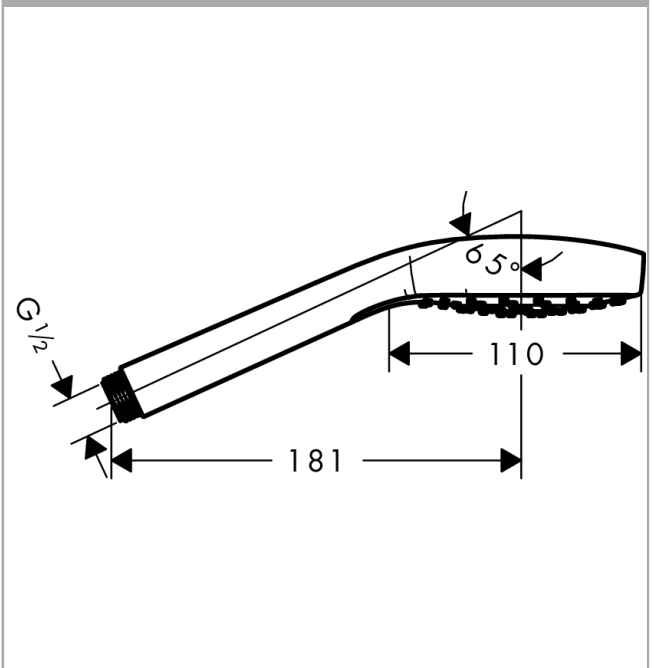

Croma E

Hand shower 110 1jet

Finish: **Matt Black** Article Number: **26814670**

Description

product features

- shower head size: 110 mm
- spray type: Rain
- spray disc surface: easy cleanable plastic spray disc, white
- maximum flow rate at 3 bar: 16 l/min
- minimum flow pressure: 1 bar
- with internal water conduction
- rinseable screen seal
- connection thread G ½
- suitable for continuous flow water heaters

Technology

Product image

Scale drawing

Flowchart

The consumption was measured in combination with the appropriate fittings (thermostat/mixer/ in-wall valve) to reflect actual application in practice.

Croma E
Hand shower 110 1jet
 Finish: **Matt Black** Article Number: **26814670**

Exploded Drawing

Year of production: >11/20

Croma E
Hand shower 110 1jet
 Finish: **Matt Black** Article Number: **26814670**

Spare part list

Year of production: >11/20

Pos.	Description	Article Number	PC	PU
1	filter insert	97708000	2	1