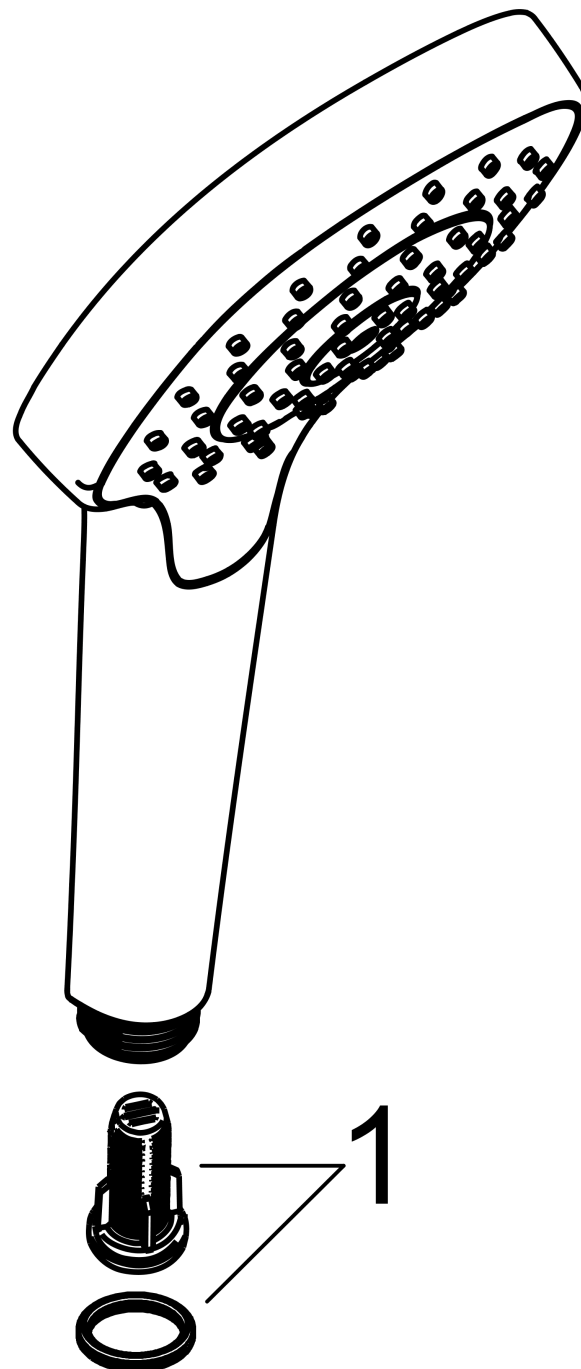

Croma E

Hand shower 110 1jet

Finish: **Matt Black** Article Number: **26814670**

Description

product features

- shower head size: 110 mm
- spray type: Rain
- spray disc surface: easy cleanable plastic spray disc, white
- maximum flow rate at 3 bar: 16 l/min
- minimum flow pressure: 1 bar
- with internal water conduction
- rinseable screen seal
- connection thread G ½
- suitable for continuous flow water heaters

Technology

Product image

Scale drawing

Flowchart

The consumption was measured in combination with the appropriate fittings (thermostat/mixer/ in-wall valve) to reflect actual application in practice.

Croma E
Hand shower 110 1jet
 Finish: **Matt Black** Article Number: **26814670**

Exploded Drawing

Year of production: >11/20

Croma E
Hand shower 110 1jet
 Finish: **Matt Black** Article Number: **26814670**

Spare part list

Year of production: >11/20

Pos.	Description	Article Number	PC	PU
1	filter insert	97708000	2	1